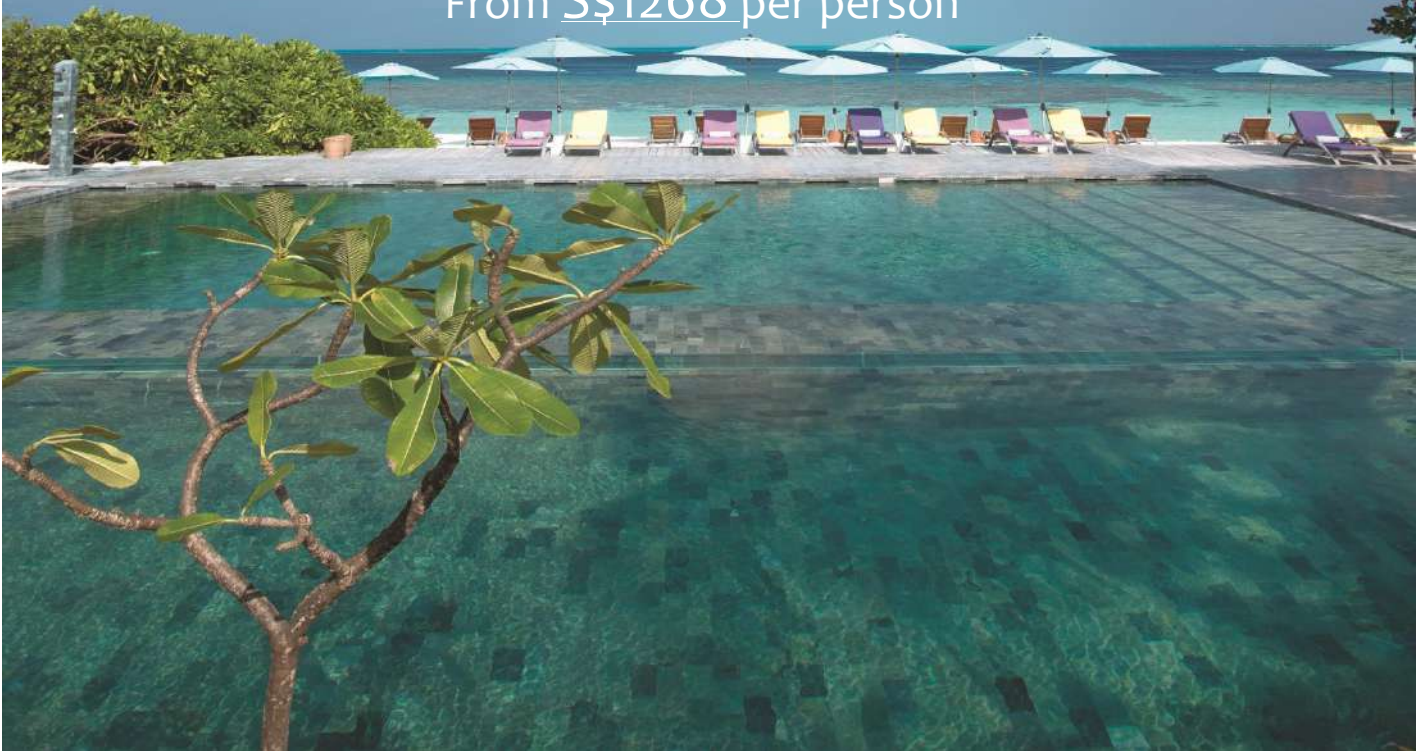

# OBLU

BY ATMOSPHERE AT HELENGELI

4 Nights Oblu by Atmosphere at Helengeli Stay  
2019 Package

From S\$1268 per person

Oblu by Atmosphere at Helengeli

Rates from S\$1268 net per person

- 1<sup>st</sup> Night in an overnight hotel in Hulhumale, airport extension island
- 3 Nights stay in Oblu Helengeli
- Oblu Helengeli All Inclusive Meal Plan
- Return Speedboat Transfers
- All taxes inclusive